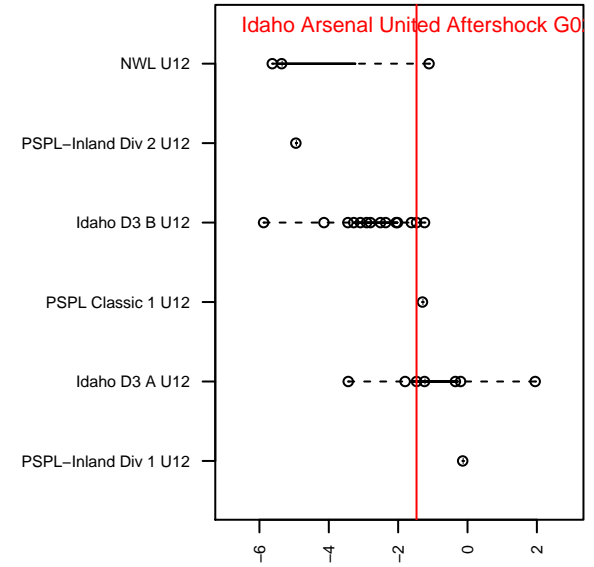

Idaho Arsenal United Aftershock G02

, ID
 G02 total strength=614
 attack=0.75 defense=0.37
 fall league = Idaho D3 B U12
 spr league = Spr Idaho D3 A U12

alt names used:
 ARSENAL UNITEDAFTERSHOCK
 ARSENAL UNITED AFTERSHOCK (ID)
 ARSENAL UNITED
 ARSENAL UNITED AFTERSHOCK

Venues played:
 2014 Idaho D3 B U12
 2014 GEM State Challenge U12G West U12
 2014 FC Nova Fall Showcase U11/U12G King
 2014 Spr Idaho D3 A U12

Idaho Arsenal United Aftershock G02
 Dots are actual minus expected GF (blue circles) and GA (red triangles).
 Blue line is smoothed change in attack strength. Red is smoothed change in defense strength.

**attack and defense variance (black dot)
relative to other teams
and top 10 in region**

**attack and defense rating
relative to others at age
and all opponents in last 13 months**

Performance relative to 13 month average